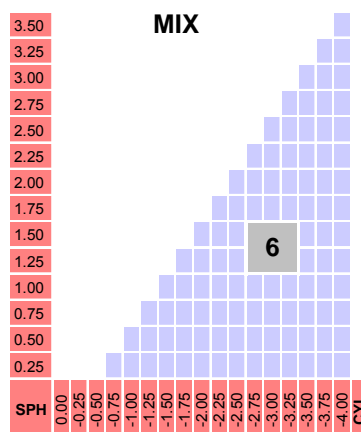

DIO Sports Mono NXT Polar

Specification

Material	NXT Polar	UV cut off (nm)	400
Refractive Index	1.53	Base curve	6/8BC
Gravity	1.11	Max Diameters (mm)	75
Abbe Value	45	Color	Grey/Brown

Lens Features

- Spherical SV freeform design
- As-worn prescription optimization with 0.01D
- A precise spherical SV high curve lens
- Multi AR coating with EMI

Power Chart

75R

Unsurfaced Area

Decentration = 10mm

Index = 1.530

Lens Marking Layout

Add-on Features

- Precal
- Remote Edging
- Special thickness
- Rx compensation
- Decentration
- Hi cylinder (4-6)
- Prism ($\leq 4 \Delta$)
- Mirror coating