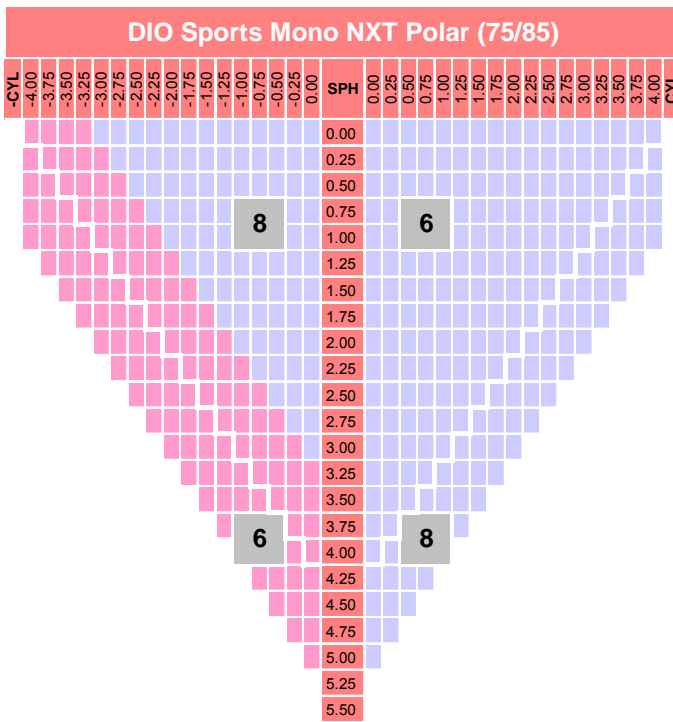

DIO Sports Mono NXT Polar

Specification

Material	NXT Polar	UV cut off (nm)	400
Refractive Index	1.53	Base curve	6/8BC
Gravity	1.11	Max Diameters (mm)	75
Abbe Value	45	Color	Grey/Brown

Lens Features

- Spherical SV freeform design
- As-worn prescription optimization with 0.01D
- A precise spherical SV high curve lens
- Multi AR coating with EMI

Power Chart

75R

Unsurfaced Area

Decentration = 10mm

Index = 1.530

Lens Marking Layout

Add-on Features

- Precal
- Remote Edging
- Special thickness
- Rx compensation
- Decentration
- Hi cylinder (4-6)
- Prism ($\leq 4 \Delta$)
- Mirror coating