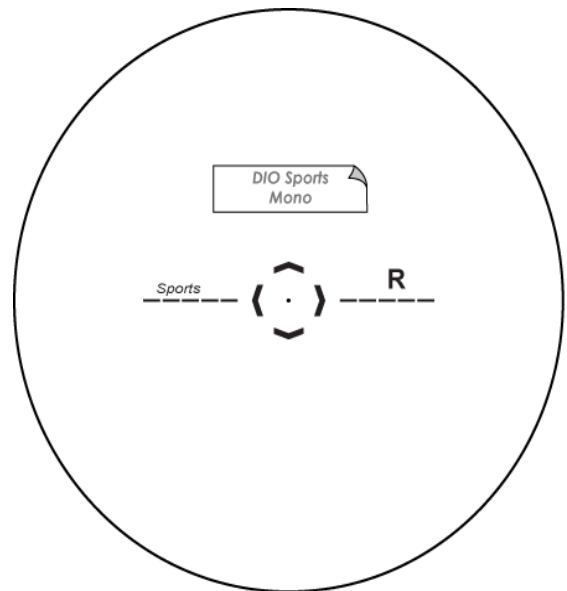

DIO Sports Mono NXT Polar

Specification

Material	NXT Polar	UV cut off (nm)	400
Refractive Index	1.53	Base curve	6/8BC
Gravity	1.11	Max Diameters (mm)	75
Abbe Value	45	Color	Grey/Brown

Lens Features

- Spherical SV freeform design
- As-worn prescription optimization with 0.01D
- A precise spherical SV high curve lens
- Multi AR coating with EMI

Power Chart

75R

Unsurfaced Area

Decentration = 10mm

Index = 1.530

Lens Marking Layout

Add-on Features

- Precal
- Remote Edging
- Special thickness
- Rx compensation
- Decentration
- Hi cylinder (4-6)
- Prism ($\leq 4 \Delta$)
- Mirror coating